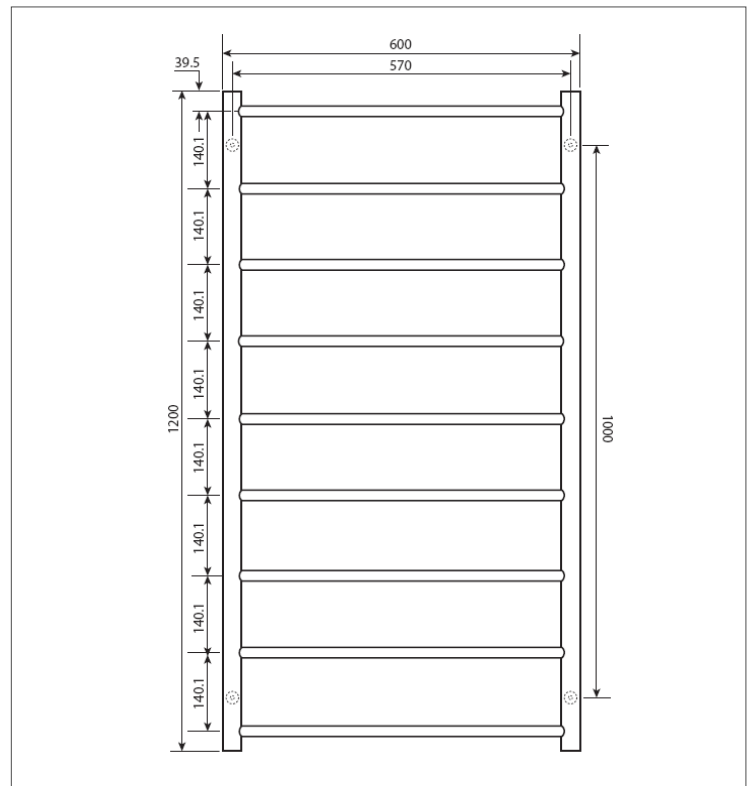

Forme Retro fit - 9 bar ROUND (non-heated)

Product code : TR-TR0904

600(w) x 1200(h) x 120(d) mm

Features:

- 9 bars • Hand polished mirror finish • High grade stainless steel
- Fixing kit includes diamond drill bit

Note: Manufacturing tolerances could cause variances of ± 5 mm.